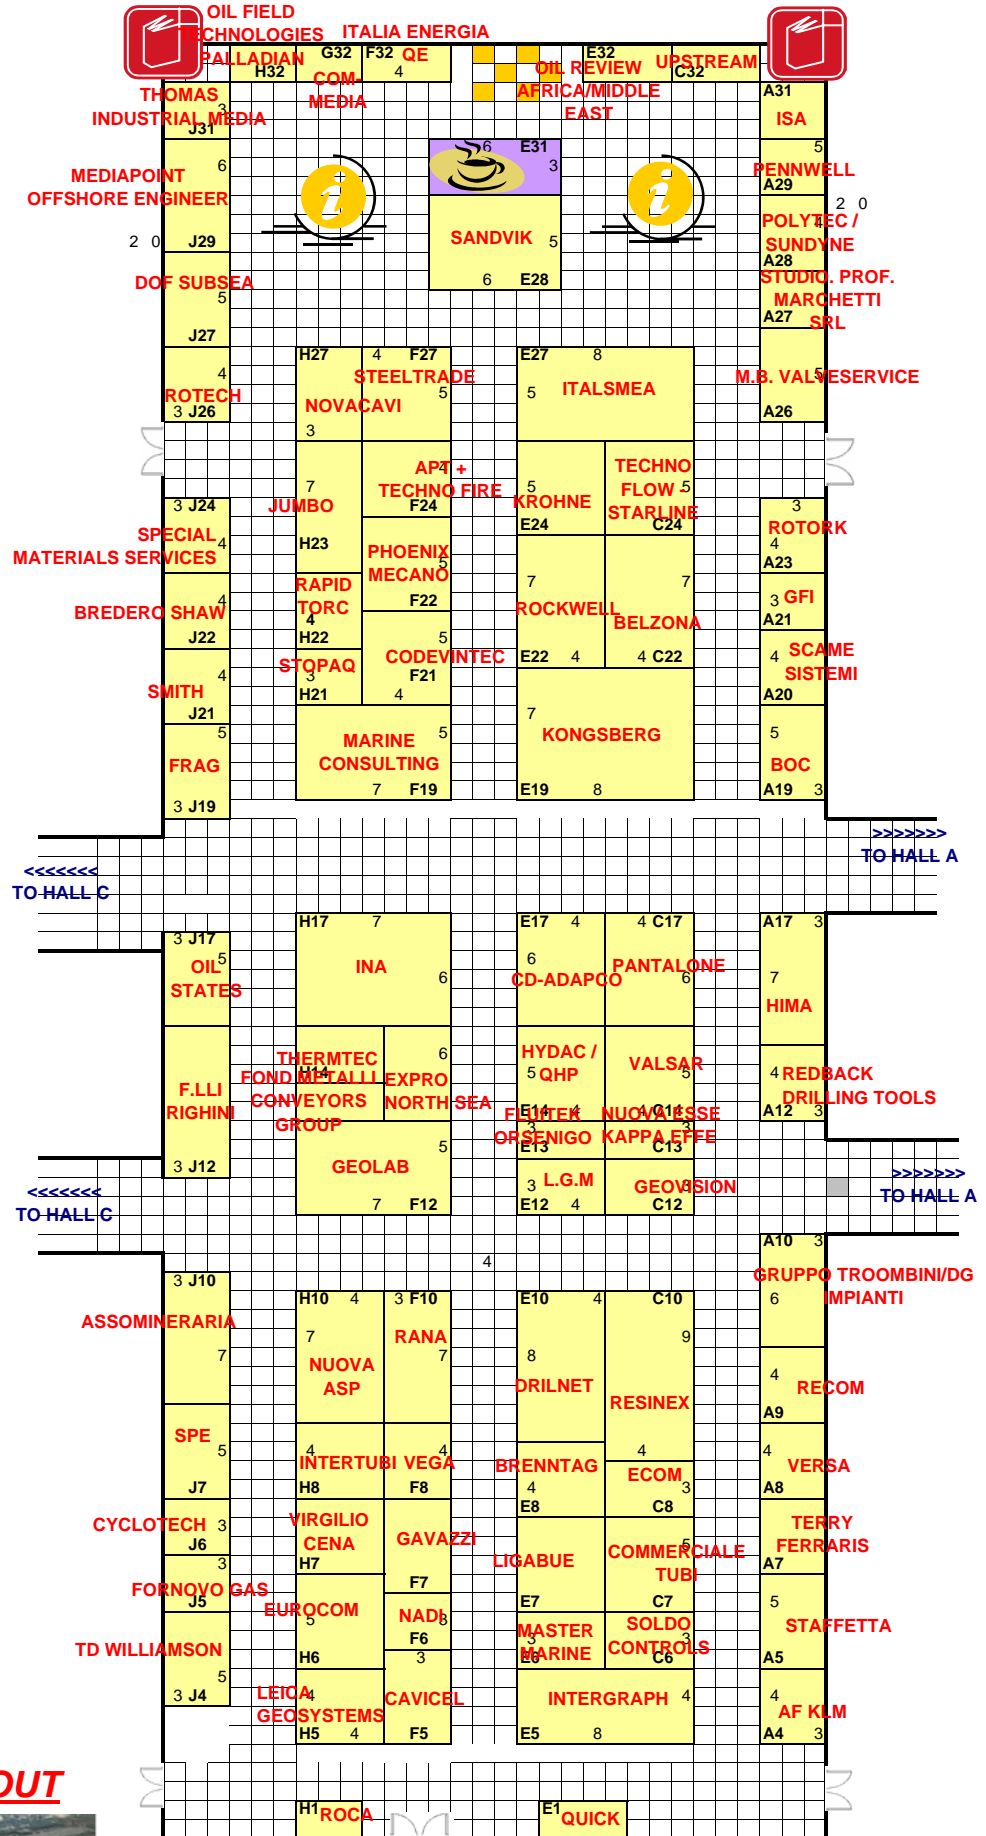

HALL A

STUDENTS' CORNER

VENUE LAYOUT

HALL B

VENUE LAYOUT

HALL C

OMC 2009
OFFSHORE MEDITERRANEAN CONFERENCE

RAVENNA
March 25-27, 2009

POSTER SESSIONS

VENUE LAYOUT

ALL CORRIDORS ARE 2,5 MT EXCEPT THOSE INDICATED