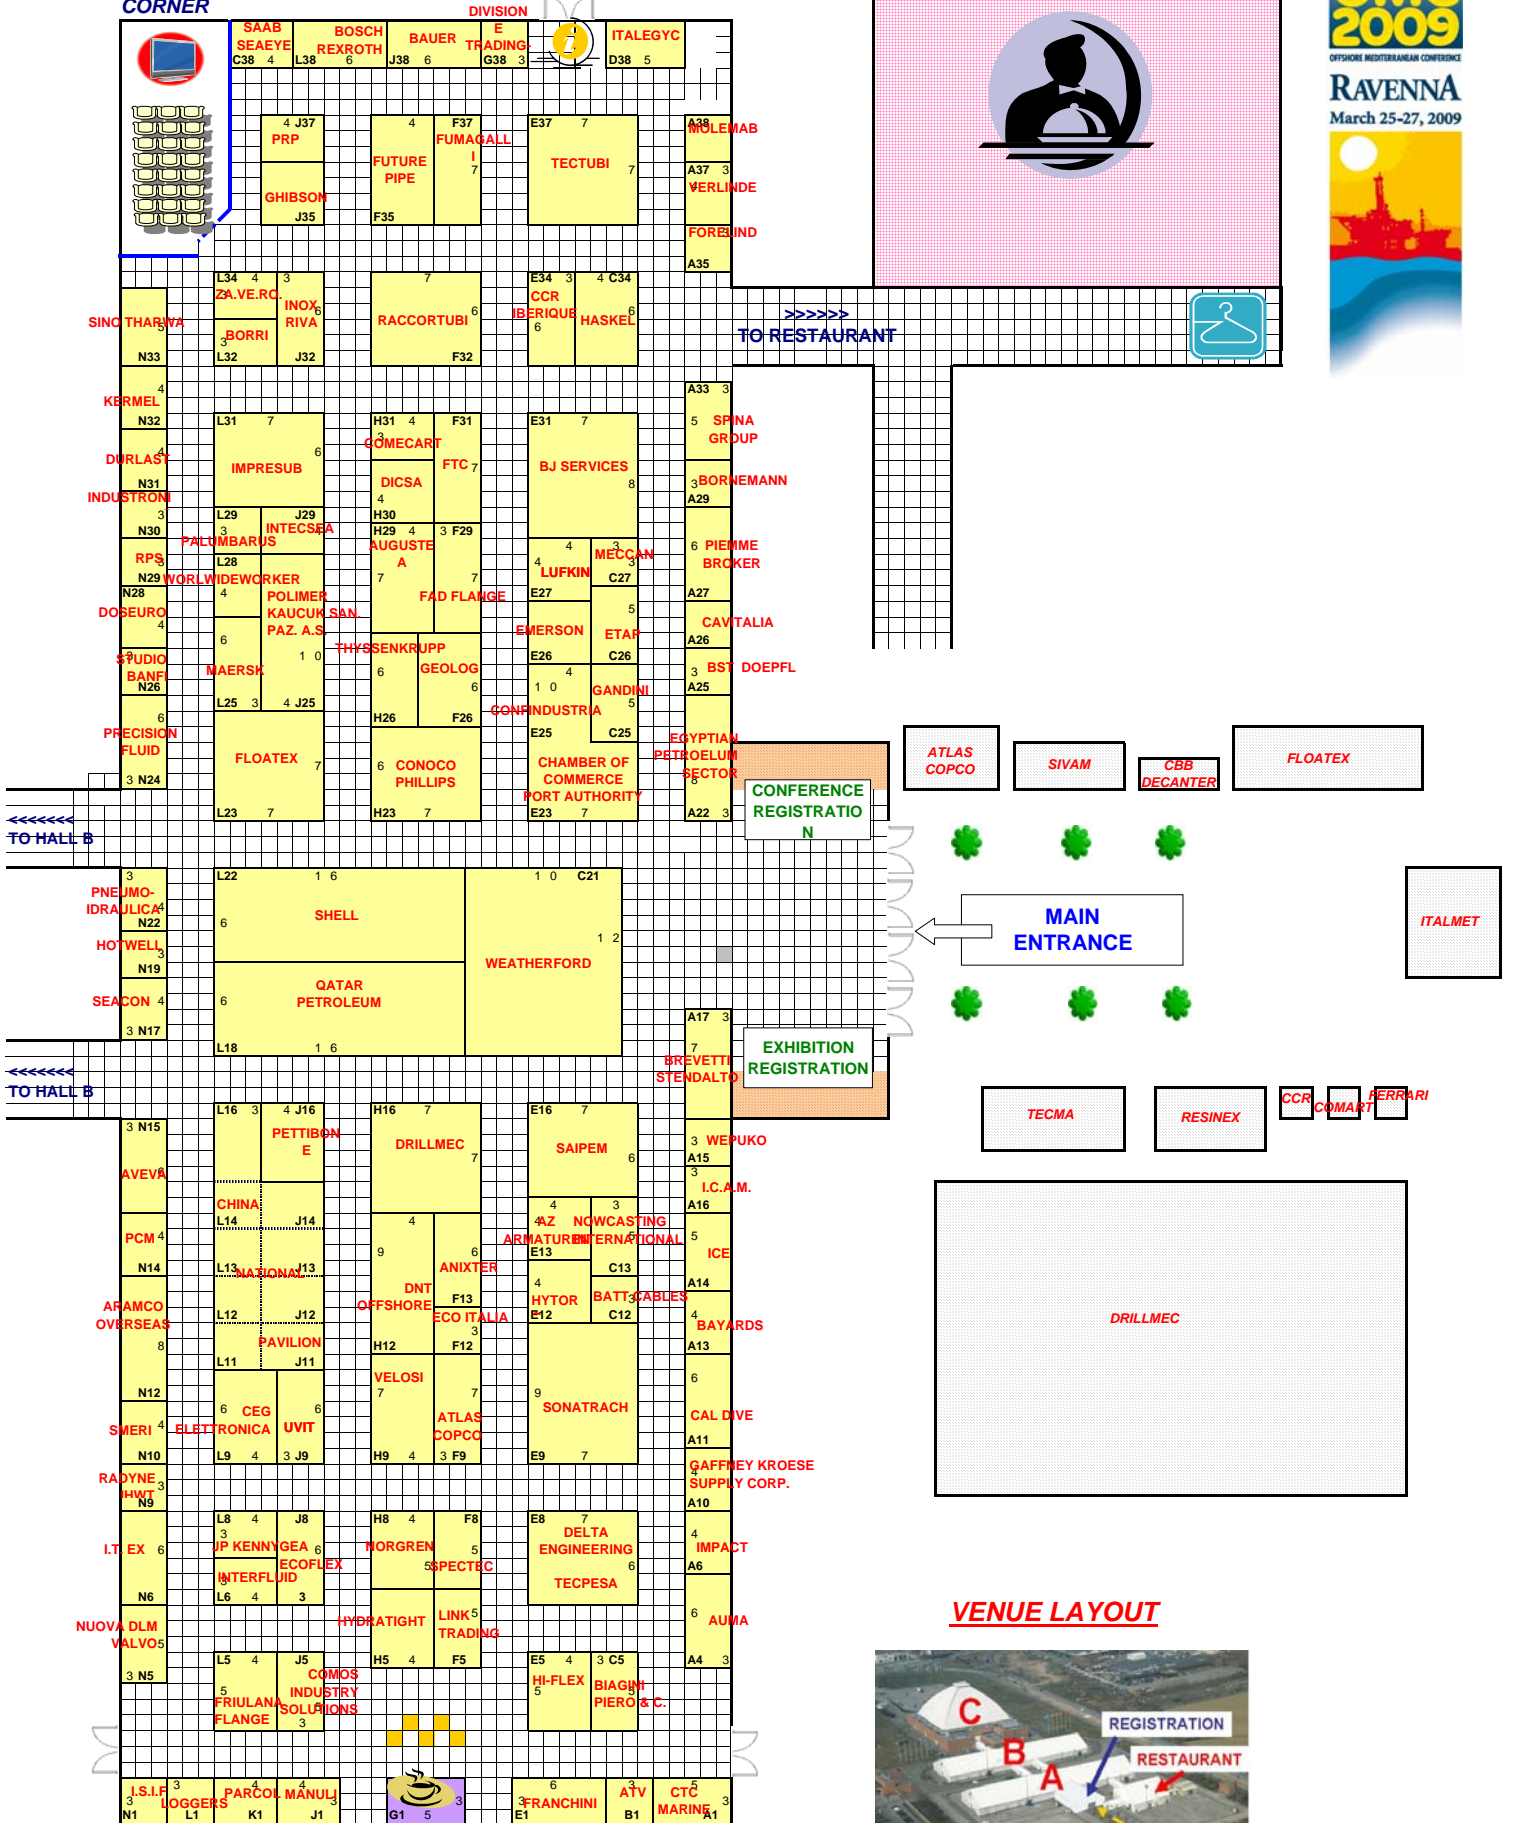

HALL A

STUDENTS' CORNER

VENUE LAYOUT

HALL B

VENUE LAYOUT

HALL C

OMC 2009
OFFSHORE MEDITERRANEAN CONFERENCE

RAVENNA
March 25-27, 2009

POSTER SESSIONS

VENUE LAYOUT

ALL CORRIDORS ARE 2,5 MT EXCEPT THOSE INDICATED