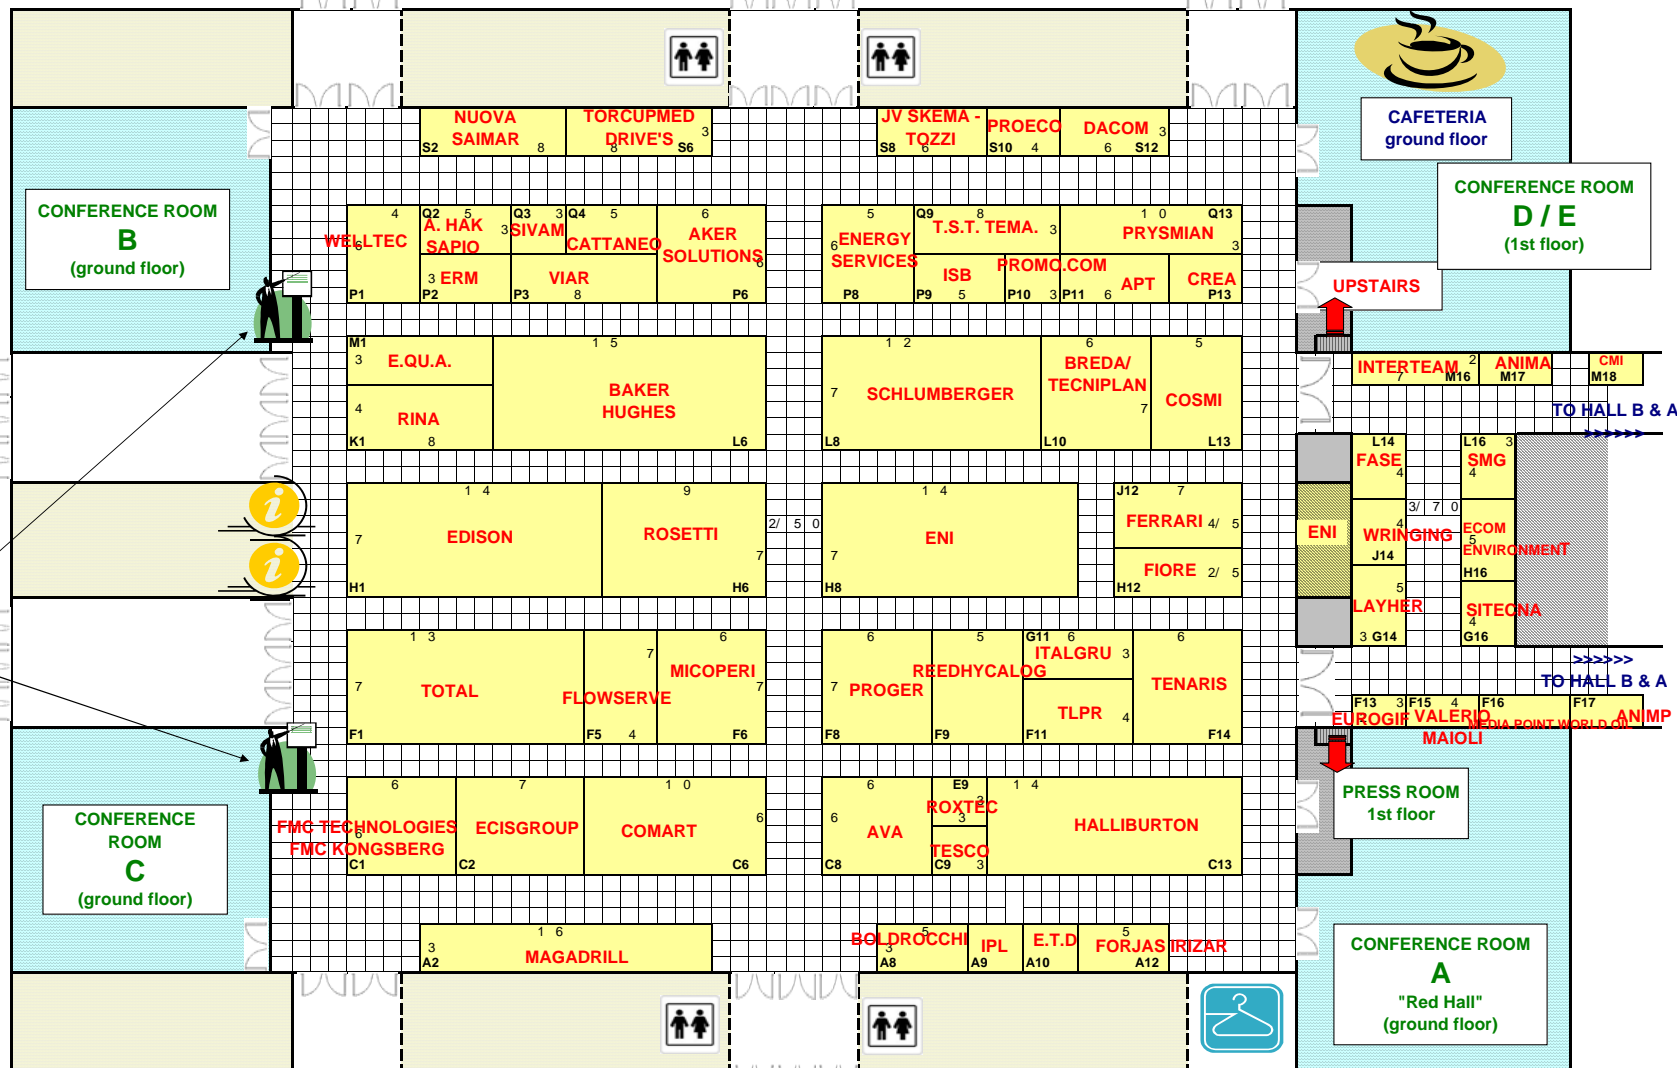

HALL A

STUDENTS' CORNER

VENUE LAYOUT

HALL B

VENUE LAYOUT

HALL C

OMC 2009
OFFSHORE MEDITERRANEAN CONFERENCE

RAVENNA
March 25-27, 2009

POSTER SESSIONS

VENUE LAYOUT

ALL CORRIDORS ARE 2,5 MT EXCEPT THOSE INDICATED